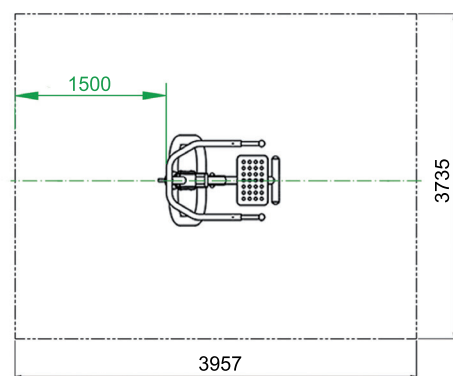

### Equipment dimensions

Base area (LxW): 950 mm x 735 mm

Total height: 2770 mm

Height above ground surface: 1870 mm

### Movement space

3957 mm x 3735 mm x 2347 mm

### Weight of apparatus (±2 kg)

70.8 kg

### Conformity with standards

This equipment conforms to:  
EN 16630:2015

**Availability of spare parts:** Available

All dimensions in mm

Top view / Area of movement

All dimensions in mm

Foundation plan