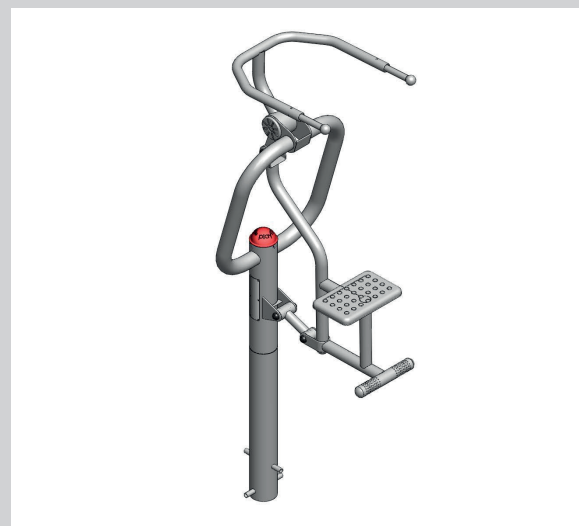

# Sit and Pull

Model Number JS-0558D

### User group

Body height greater than 140 cm

**Maximum user weight:** 120 kg

### Main functions

Trains the arm-, shoulder- and back-muscles.  
Improves strength and agility.

### Equipment dimensions

Base area (LxW): 950 mm x 735 mm

Total height: 2770 mm

Height above ground surface: 1870 mm