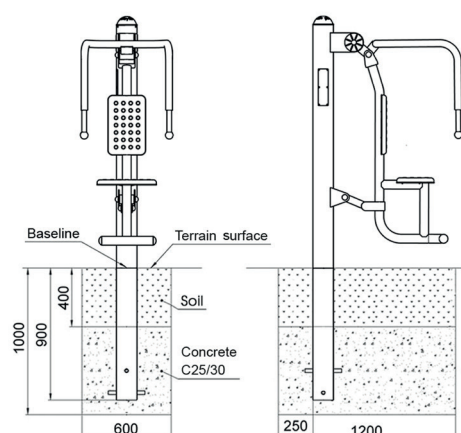

### Equipment dimensions

Base area (LxW): 950 mm x 735 mm

Total height: 2770 mm

Height above ground surface: 1870 mm

### Weight of apparatus (±2 kg)

70.8 kg

### Conformity with standards

This equipment conforms to:  
EN 16630:2015

**Availability of spare parts:** Available

All dimensions in mm

Top view / Area of movement

All dimensions in mm

Foundation plan